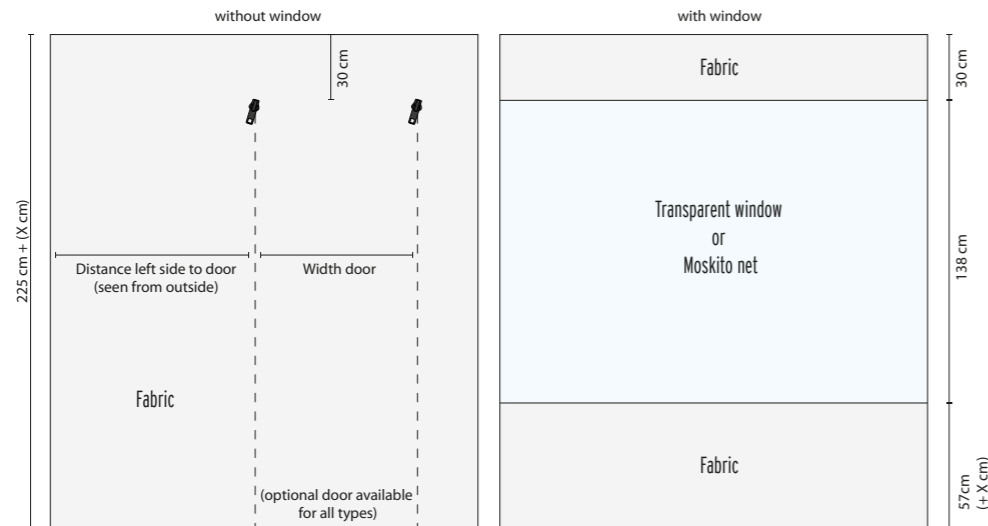

Side Curtains

Type CLASSIC

With transparent window, mosquito net or solid. Panels are interconnected with zippers. Standard height 225 cm. See draft for dimensions.

Premium Acrylic Awning Fabric, Ferrari Precontraint 302, Mosquito Net

53 € / qm

Premium Acrylic Awning Fabric All Weather

65 € / qm