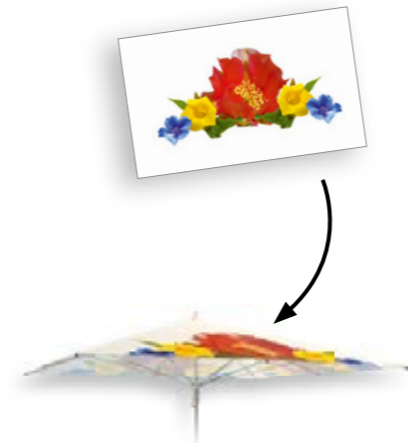

Digital print sample

Basic price per motif

120 €

Files provided. In case more extensive graphical work, such as retouching, colour adjustments, etc., should be necessary, they will be charged separately. In these cases, you will get a detailed quote in advance.

Rate per hour for graphical work

70 €

Digital print (transfer printing) per squaremeter of fabric

23 €

(For umbrellas with valance including surface of the valance)

Additional fee for fabric

Ferrari Precontraint	Price group 2
Swela Parasol	Price group 2
Swela Sunvas	Price group 3

see table „Special Fabrics“ on page 26 and 27.

Replacement Canopies

from Premium acrylic

Rectangular parasols

Size	Without valance	Flowing valance	Sewed-on valance
2 x 3 m*	395 €	516 €	549 €
2 x 3,5 m	460 €	574 €	609 €
2 x 4 m	501 €	626 €	664 €
2,5 x 3 m	460 €	606 €	641 €
2,5 x 3,5 m	532 €	668 €	705 €
2,5 x 4 m	585 €	726 €	766 €
2,5 x 4,5 m	657 €	816 €	861 €
3 x 3,5 m	617 €	779 €	820 €
3 x 4 m	678 €	845 €	888 €
3 x 4,5m	734 €	927 €	974 €
3 x 5 m	806 €	1.014 €	1.065 €
3 x 5,5 m	886 €	1.115 €	1.172 €
3 x 6 m	966 €	1.217 €	1.277 €
3,5 x 4 m	752 €	947 €	994 €
3,5 x 4,5 m	845 €	1.065 €	1.118 €
3,5 x 5 m	940 €	1.184 €	1.242 €
3,5 x 5,5 m	1.034 €	1.301 €	1.366 €
3,5 x 6 m	1.127 €	1.420 €	1.490 €
4 x 4,5 m	936 €	1.100 €	1.154 €
4 x 5 m	1.032 €	1.209 €	1.265 €
4 x 5,5 m	1.136 €	1.331 €	1.392 €
4 x 6 m	1.239 €	1.451 €	1.518 €
4 x 6,5 m	1.342 €	1.571 €	1.646 €
4 x 7 m	1.445 €	1.694 €	1.772 €
4,5 x 5 m	1.163 €	1.360 €	1.424 €
4,5 x 5,5 m	1.280 €	1.496 €	1.566 €
4,5 x 6 m	1.394 €	1.632 €	1.709 €
4,5 x 6,5 m	1.510 €	1.768 €	1.851 €
4,5 x 7m	1.626 €	1.905 €	1.994 €
5 x 5,5 m	1.420 €	1.662 €	1.740 €
5 x 6 m	1.548 €	1.814 €	1.898 €
5 x 6,5 m	1.678 €	1.965 €	2.057 €
5 x 7 m	1.809 €	2.116 €	2.214 €

* These sizes are only available with wind hood or wind roof (wind hood or wind roof not included in price).

Replacement canopies for shades from other manufacturers upon request

Square parasols

Size	Without valance	Flowing valance	Sewed-on valance
2 x 2 m*	292 €	360 €	387 €
2,5 x 2,5 m	376 €	482 €	513 €
3 x 3 m	500 €	660 €	699 €
3,5 x 3,5 m	670 €	797 €	843 €
4 x 4 m	808 €	935 €	984 €
4,5 x 4,5 m	950 €	1.131 €	1.187 €
5 x 5 m	1.144 €	1.347 €	1.407 €
5,5 x 5,5 m	1.385 €	1.630 €	1.702 €
6 x 6 m	1.648 €	1.940 €	2.026 €

Octagonal parasols

Size	Without valance	Flowing valance	Sewed-on valance
Ø 2 m *	287 €	339 €	359 €
Ø 2,5 m *	321 €	411 €	434 €
Ø 3 m	408 €	515 €	546 €
Ø 3,5 m	510 €	665 €	700 €
Ø 4 m	654 €	772 €	812 €
Ø 4,5 m	767 €	886 €	932 €
Ø 5 m	877 €	1.048 €	1.095 €
Ø 5,5 m	1.040 €	1.217 €	1.270 €
Ø 6 m	1.208 €	1.434 €	1.491 €
Ø 6,5 m	1.418 €	1.683 €	1.750 €
Ø 7 m	1.644 €	1.952 €	2.030 €

Options

Wind hood / wind roof	66 €
Valance special design (e.g. scalloped valance)	63 €
Creative design each colour	63 €