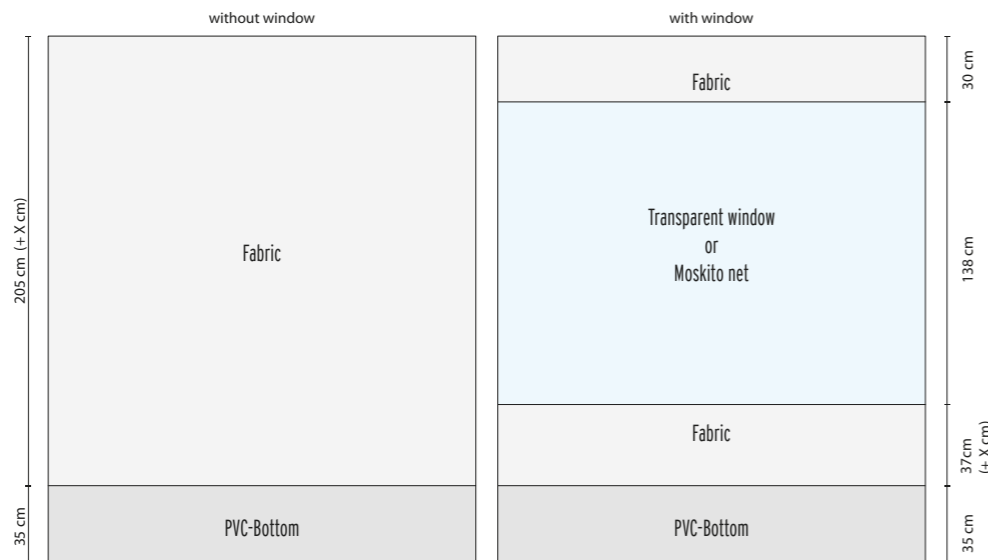

Type PLUS

PVC-valance (358 grey) at lower end can be cut to size. With transparent window, mosquito net or solid. Panels are interconnected with zippers. Standard height 240 cm. See draft for dimensions.

Premium Acrylic Awning Fabric, Ferrari Precontraint 302, Mosquito Net

53 € / qm

Premium Acrylic Awning Fabric All Weather

65 € / qm