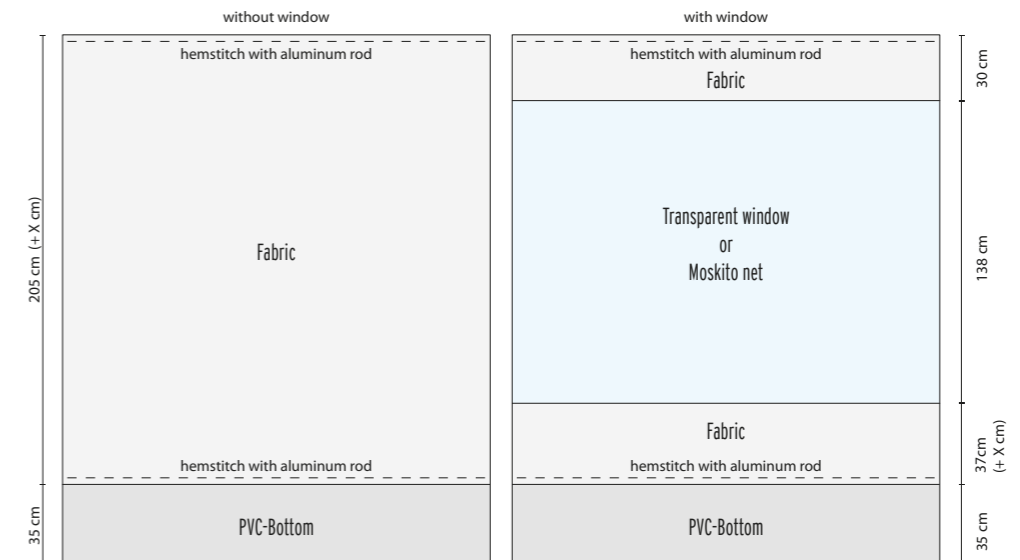

Side Curtains

Type LUX

Like Type PLUS, with hemstitch on top and bottom for insertion of anodized aluminium rod 30 x 15 mm (included). With transparent window, mosquito net or solid. Panels are interconnected with zippers. Standard height 240 cm. See draft for dimensions.

Premium Acrylic Awning Fabric, Ferrari Precontraint 302, Mosquito Net

53 € / qm + 14 € rm

Premium Acrylic Awning Fabric All Weather

65 € / qm + 14 € rm