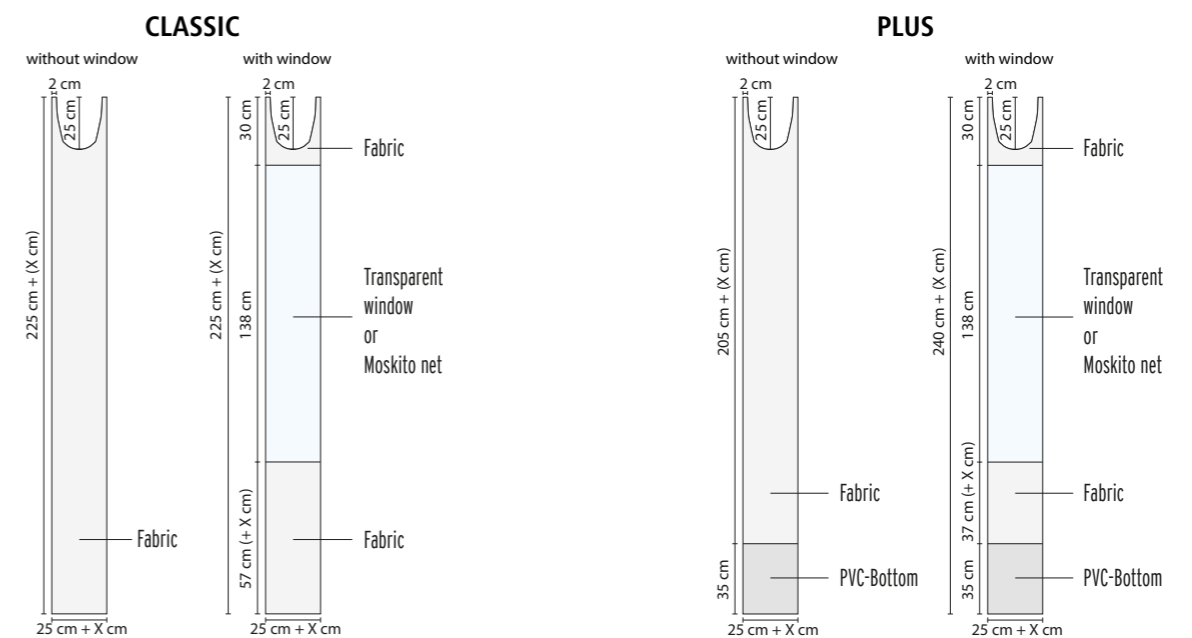

Connection Pieces

To connect to parasols equipped with side panels. Same composition as side panels CLASSIC and PLUS. With cutout for rain gutters. Panels are interconnected with zippers. Use Connection Piece PLUS for Side Panels LUX.

Premium Acrylic Awning Fabric, Ferrari Precontraint 302, Mosquito Net

65 € / qm

Premium Acrylic Awning Fabric All Weather

78 € / qm