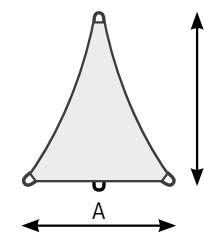

Triangle for wall fastening

Art. No.	Base line A	Height H	Price
NSDW3025	300 cm	250 cm	171 €
NSDW3030	300 cm	300 cm	189 €
NSDW3035	300 cm	350 cm	209 €
NSDW3040	300 cm	400 cm	227 €
NSDW3530	350 cm	300 cm	209 €
NSDW3535	350 cm	350 cm	232 €
NSDW3540	350 cm	400 cm	252 €
NSDW3545	350 cm	450 cm	275 €
NSDW3550	350 cm	500 cm	298 €
NSDW4035	400 cm	350 cm	252 €
NSDW4040	400 cm	400 cm	278 €
NSDW4045	400 cm	450 cm	305 €
NSDW4050	400 cm	500 cm	332 €
NSDW4540	450 cm	400 cm	305 €
NSDW4545	450 cm	450 cm	335 €
NSDW4550	450 cm	500 cm	364 €
NSDW5040	500 cm	400 cm	332 €
NSDW5045	500 cm	450 cm	364 €
NSDW5050	500 cm	500 cm	395 €