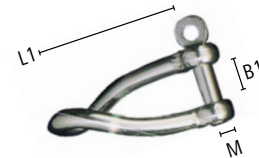

Shackles

Stainless steel forged.

Cambered shackle

| | M | L1 | W1 | W2 | Breaking load | |
|------|---|----|----|----|---------------|---------|
| scr6 | 6 | 32 | 12 | 21 | 1500 | 5,70 € |
| scr8 | 8 | 37 | 16 | 25 | 2500 | 10,75 € |

Straight shackle

| | M | L1 | W1 | Breaking load | |
|------|---|----|----|---------------|--------|
| scg6 | 6 | 21 | 12 | 1500 | 4,35 € |
| scg8 | 8 | 28 | 16 | 2500 | 7,10 € |

Long straight shackle

| | M | L1 | W1 | Breaking load | |
|------|---|----|----|---------------|--------|
| scl6 | 6 | 45 | 12 | 1100 | 6,20 € |
| scl8 | 8 | 60 | 16 | 1800 | 7,45 € |

Twisted shackle

| | M | L1 | W1 | Breaking load | |
|------|---|----|----|---------------|--------|
| scd6 | 6 | 44 | 12 | 900 | 5,50 € |
| scd8 | 8 | 55 | 16 | 1500 | 8,10 € |

Mast plates

Stainless steel mast plate