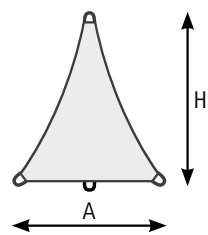

Triangle for wall fastening

Art. No.	Base line A	Height H	Price
PSDW3025	300 cm	250 cm	209 €
PSDW3030	300 cm	300 cm	237 €
PSDW3035	300 cm	350 cm	264 €
PSDW3040	300 cm	400 cm	291 €
PSDW3530	350 cm	300 cm	264 €
PSDW3535	350 cm	350 cm	296 €
PSDW3540	350 cm	400 cm	327 €
PSDW3545	350 cm	450 cm	360 €
PSDW3550	350 cm	500 cm	392 €
PSDW4035	400 cm	350 cm	327 €
PSDW4040	400 cm	400 cm	364 €
PSDW4045	400 cm	450 cm	400 €
PSDW4050	400 cm	500 cm	438 €
PSDW4540	450 cm	400 cm	400 €
PSDW4545	450 cm	450 cm	443 €
PSDW4550	450 cm	500 cm	484 €
PSDW5040	500 cm	400 cm	438 €
PSDW5045	500 cm	450 cm	484 €
PSDW5050	500 cm	500 cm	528 €