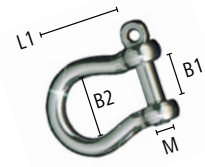

Pulley

| | | |
|-------|------------------------------------|---------|
| slro1 | Stainless steel block with 1 roll | 23,85 € |
| slro2 | Stainless steel block with 2 rolls | 37,70 € |

Continued on the next page »

Mounting accessories for sun sails

Snap hooks

| | | |
|------|--|--------|
| kb01 | Snap hook stainless steel length 50 mm; material thickness 5 mm; breaking load 570 kg | 3,20 € |
| kb02 | Snap hook stainless steel length 60 mm; material thickness 6 mm; breaking load 670 kg | 4,35 € |

Shackles

Stainless steel forged.

Cambered shackle

| | M | L1 | W1 | W2 | Breaking load | |
|------|---|----|----|----|---------------|---------|
| scr6 | 6 | 32 | 12 | 21 | 1500 | 5,70 € |
| scr8 | 8 | 37 | 16 | 25 | 2500 | 10,75 € |

Straight shackle

| | M | L1 | W1 | Breaking load | |
|------|---|----|----|---------------|--------|
| scg6 | 6 | 21 | 12 | 1500 | 4,35 € |
| scg8 | 8 | 28 | 16 | 2500 | 7,10 € |

Long straight shackle

| | M | L1 | W1 | Breaking load | |
|------|---|----|----|---------------|--------|
| scl6 | 6 | 45 | 12 | 1100 | 6,20 € |
| scl8 | 8 | 60 | 16 | 1800 | 7,45 € |