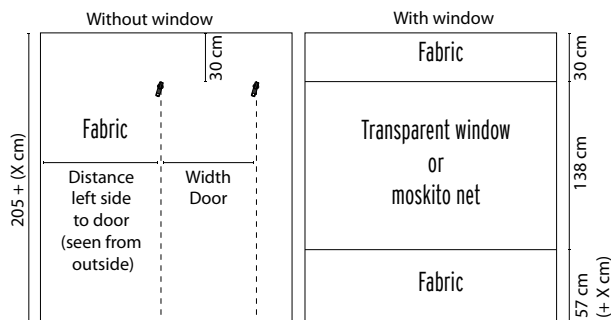

Mosquito net

_____ # _____

_____ **Pieces with door**

_____ cm distance left side to door (seen from outside)

_____ cm width door

Rain gutter

Linear cm _____

Fabric colour

Horizontal rod alu 250-400cm Pieces _____

Side panels Type Classic

Side panels Type Plus and Type Lux